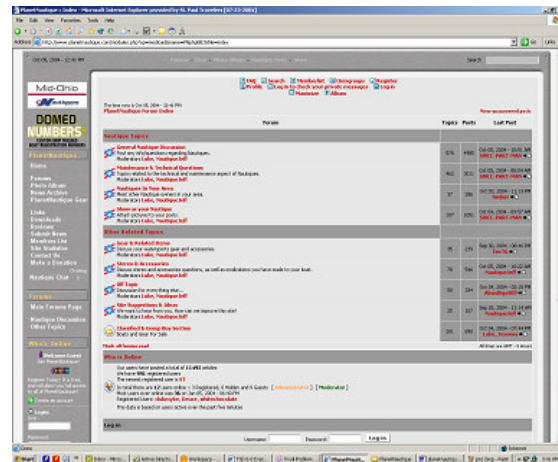

While we are not affiliated with Correct Craft directly, we are in touch with them on a regular basis to make sure that our information is accurate. We also keep in touch with several key dealerships throughout the country.

We hope you'll take a look at the site, and if you have any questions, please don't hesitate to e-mail one of the administrators.

Jeff Carroll jeff@planetnautique.com
Luke Tingley luka@planetnautique.com